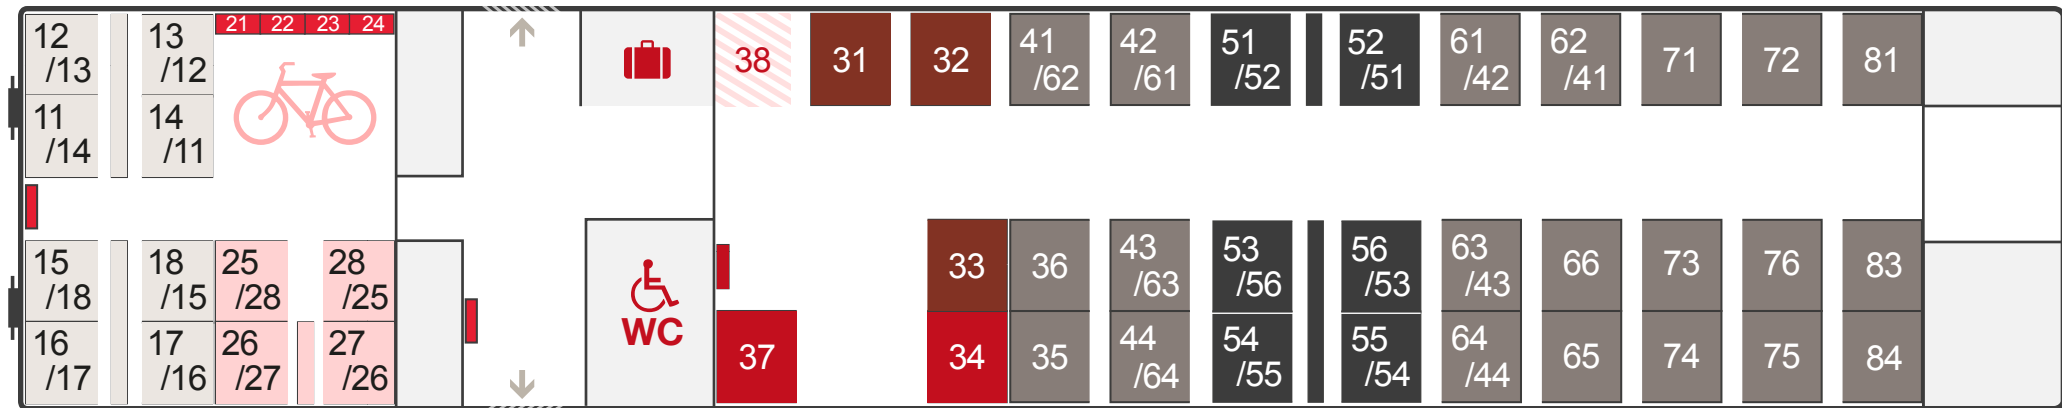

Carriage 1 - 1st class / bicycles / Disabled travellers

Type of seats

■ 1st class seat, Solo / Duo side by side ■ 1st class seat, Club 4 / Duo face to face □ 2nd class seat, Club 4 ■ 2nd class cyclist seat
□ Wheelchair space (without transfer seat) ■ Disabled traveller seat (with transfer seat) ■ Disabled traveller attendant seat ■ Fold-down seat

Carriage 2 - 1st class

Type of seats

■ 1st class seat, Solo / Duo side by side ■ 1st class seat, Club 4 / Duo face to face ■ Fold-down seat

Carriage 3 - 1st class

Type of seats

■ 1st class seat, Solo / Duo side by side ■ 1st class seat, Club 4 / Duo face to face ■ Fold-down seat

Carriage 4 - Buffet-bar carriage / 2nd class

Type of seats

□ 2nd class seat, Club 4 / Duo face to face

Carriage 5 - 2nd class

Type of seats

■ 2nd class seat, Duo side by side □ 2nd class seat, Club 4 ■ Fold-down seat

Carriage 6 - 2nd class

Type of seats

2nd class seat, Duo side by side
 2nd class seat, Club 4
 2nd class, Family area (4 seats)
 Fold-down seat

Carriage 7 - 2nd class

Type of seats

2nd class seat, Duo side by side
 2nd class seat, Club 4
 2nd class, Family area (4 seats)
 Fold-down seat