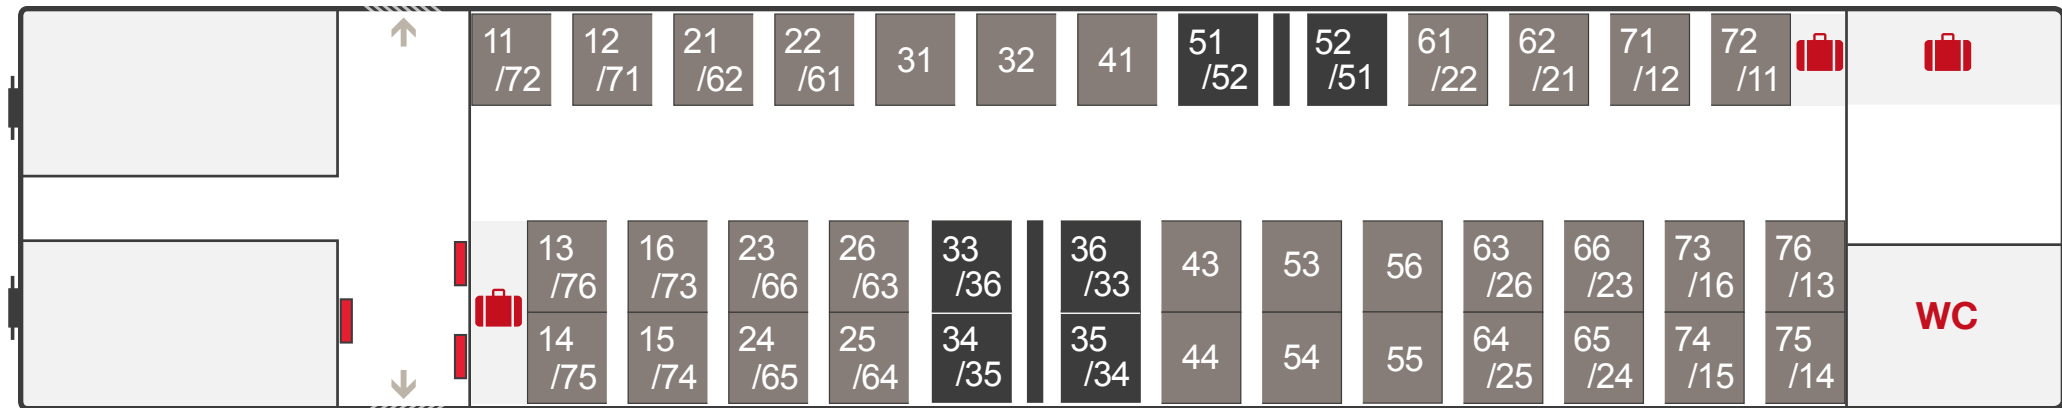

Carriage 1 - 1st class / bicycles / Disabled travellers

Type of seats

■ 1st class seat, Solo / Duo side by side ■ 1st class seat, Club 4 / Duo face to face □ 2nd class seat, Club 4 ■ 2nd class cyclist seat
□ Wheelchair space (without transfer seat) ■ Disabled traveller seat (with transfer seat) ■ Disabled traveller attendant seat ■ Fold-down seat

Carriage 2 - 1st class

Type of seats

■ 1st class seat, Solo / Duo side by side ■ 1st class seat, Club 4 / Duo face to face ■ Fold-down seat

Carriage 3 - 1st class

Type of seats

■ 1st class seat, Solo / Duo side by side ■ 1st class seat, Club 4 / Duo face to face ■ Fold-down seat

Carriage 4 - Buffet-bar carriage / 2nd class

Type of seats

□ 2nd class seat, Club 4 / Duo face to face

Carriage 5 - 2nd class

Type of seats

■ 2nd class seat, Duo side by side □ 2nd class seat, Club 4 ■ Fold-down seat

Type of seats

2nd class seat, Duo side by side
 2nd class seat, Club 4
 Fold-down seat